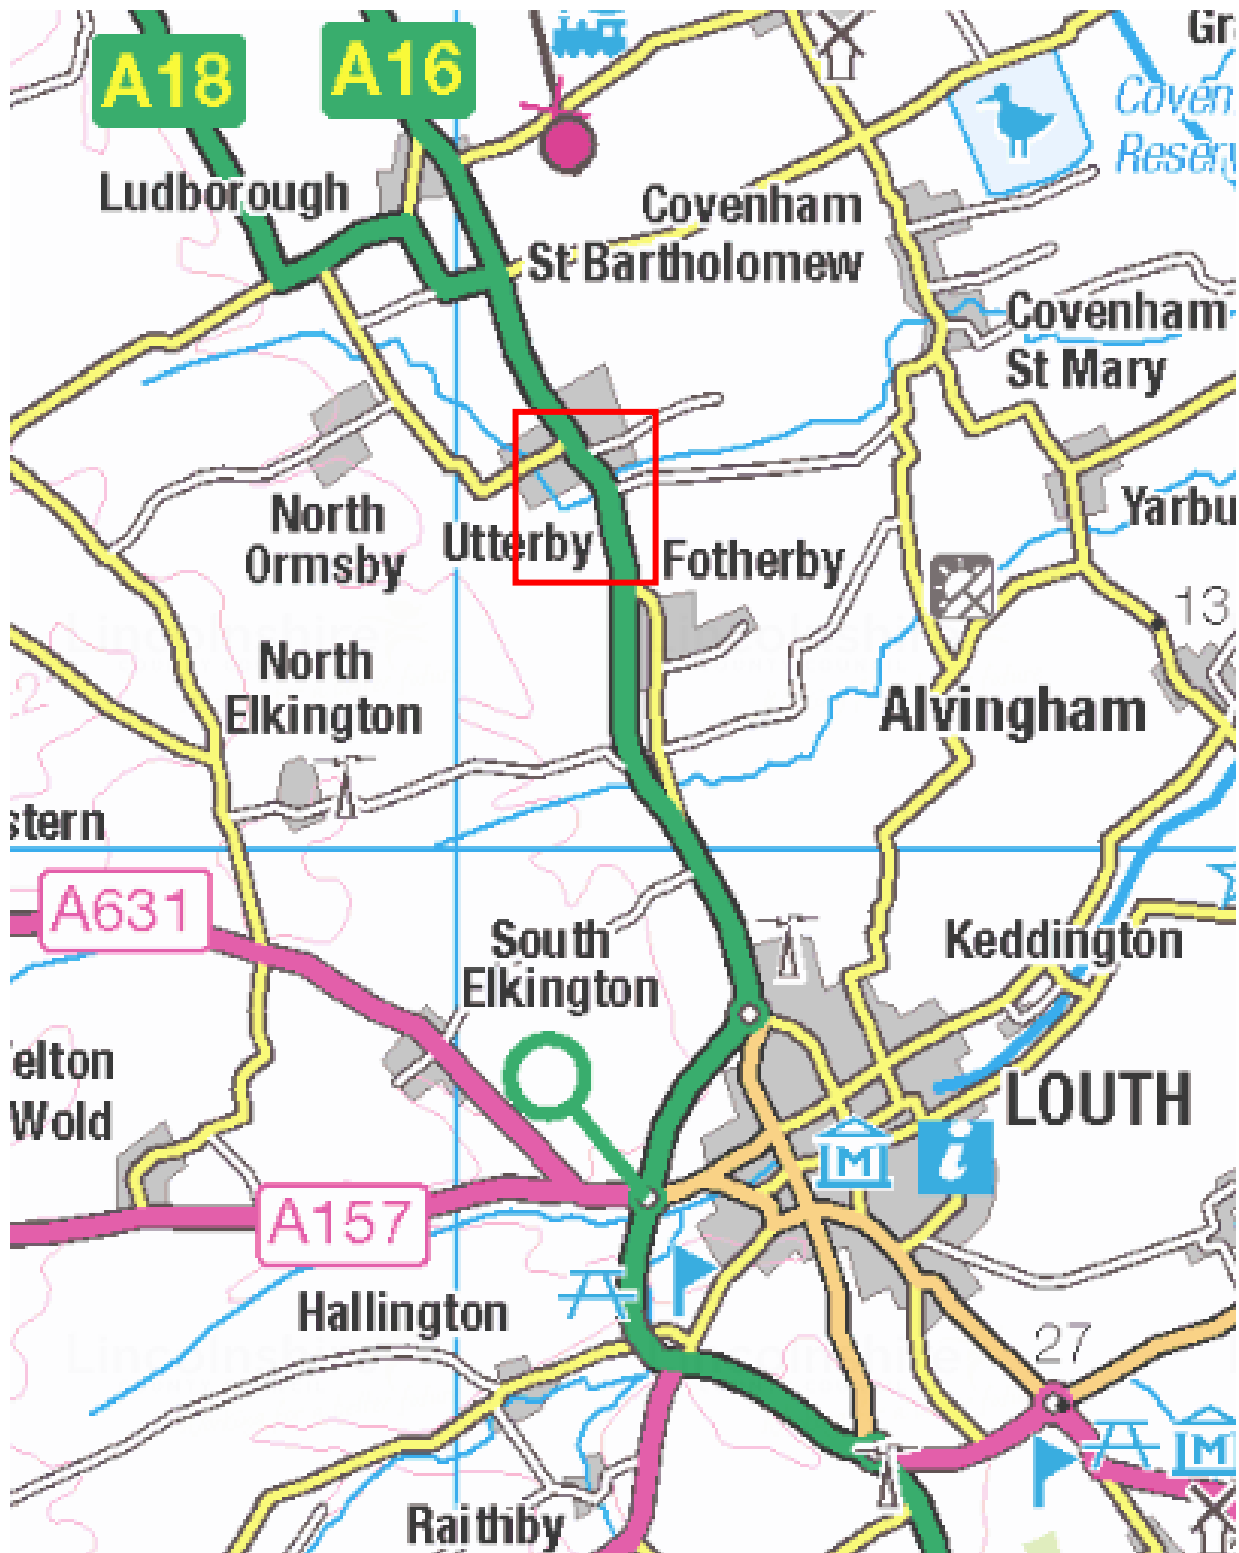

# Appendix A

APPENDIX A : A16 Utterby – suggested 30mph speed limit

This page is intentionally left blank